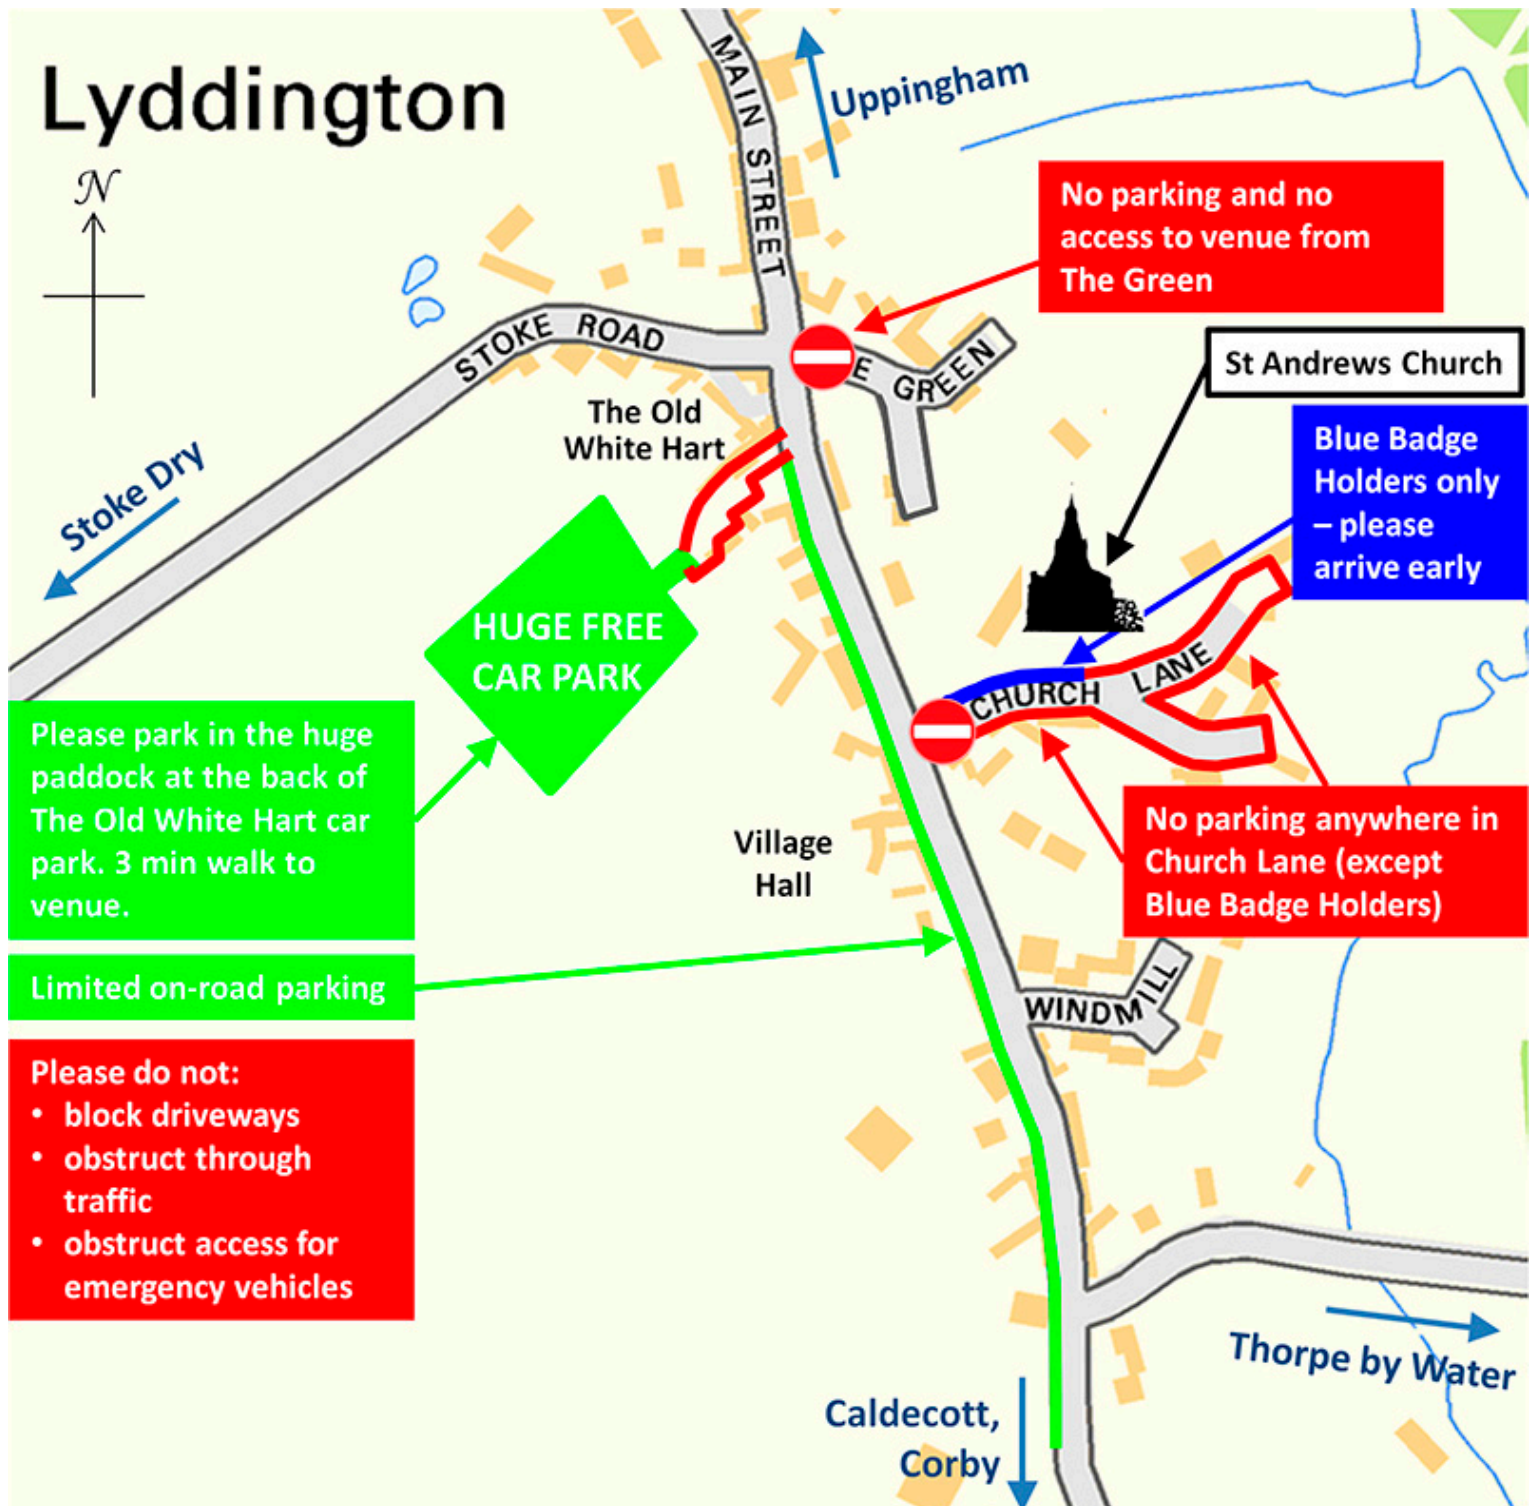

Lyddington

No parking and no access to venue from The Green

St Andrews Church

Blue Badge Holders only – please arrive early

HUGE FREE CAR PARK

Please park in the huge paddock at the back of The Old White Hart car park. 3 min walk to venue.

Limited on-road parking

Please do not:

- block driveways
- obstruct through traffic
- obstruct access for emergency vehicles

No parking anywhere in Church Lane (except Blue Badge Holders)

Caldecott, Corby

Thorpe by Water